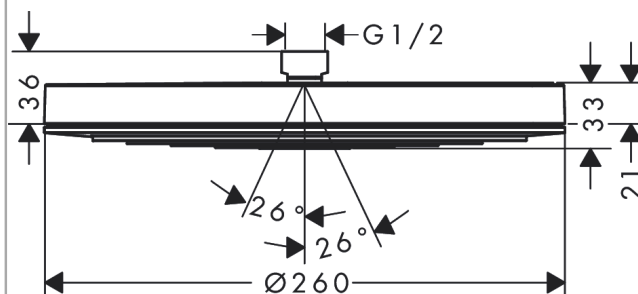

Pulsify S

Overhead shower 260 1jet EcoSmart

Surfaces: **Matt Black** Article Number: **24141670**

Description

product features

- shower head size: 260 mm
- spray type: PowderRain
- Fast Drain empties the overhead shower from an angle of 10°
- ball-joint: overhead shower angle adjustable
- material spray disc: plastic
- spray disc surface: graphite
- maximum flow rate at 3 bar: 7,5 l/min
- flow rate PowderRain spray (at 3 bar): 7,5 l/min
- minimum flow pressure: 1,2 bar
- installation: ceiling or wall
- connection thread G ½
- connection dimension: DN15

Technology

Design awards

reddot winner 2021

Product image

Scale drawing

Flowchart